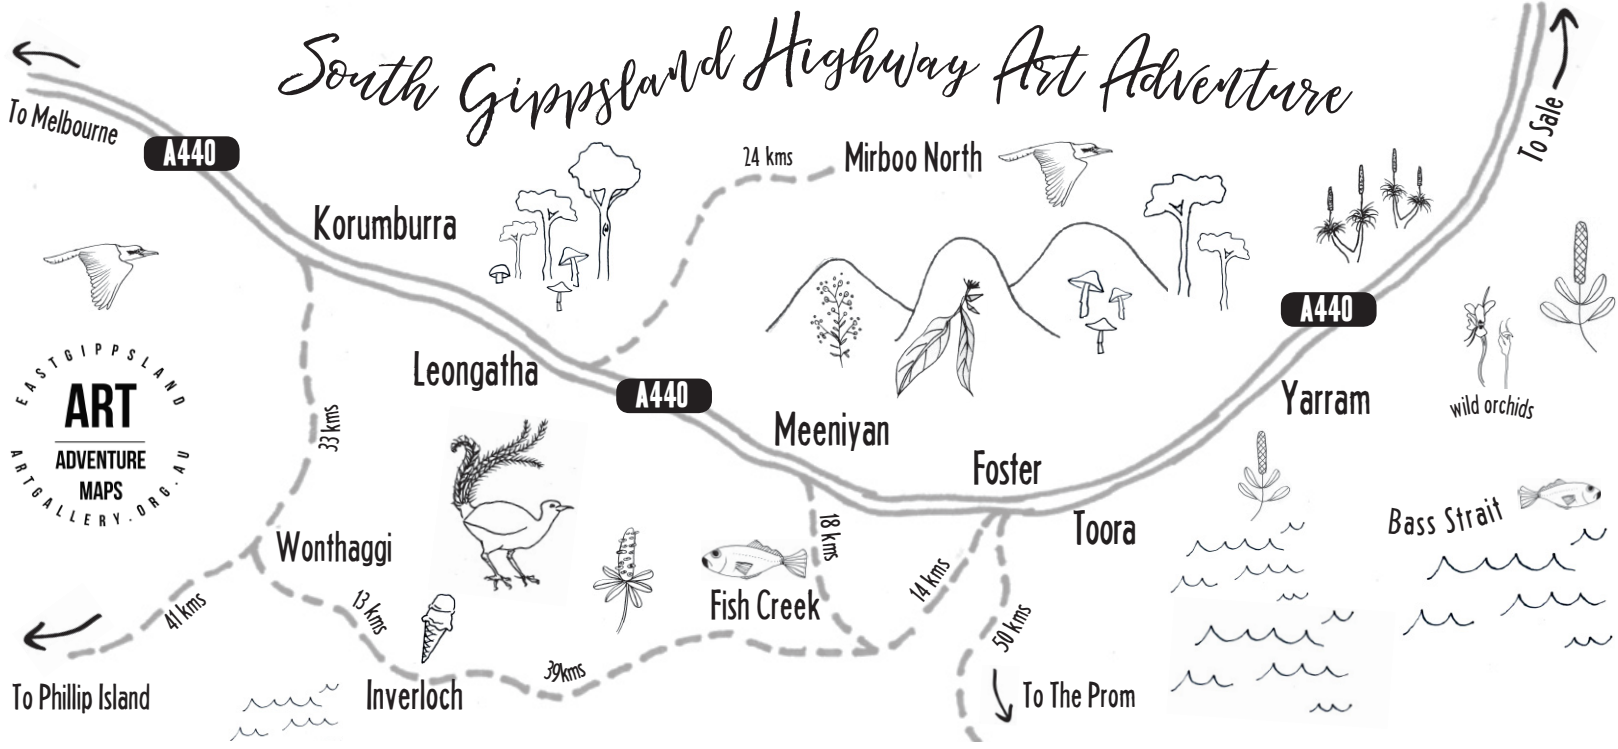

*Gippsland Highway Art Adventure*

- fold here -

*South Gippsland Highway Art Adventure*

## PRINCES HIGHWAY ART ADVENTURE

A1

**Mallacoota**  
Mallacoota Arts Centre  
66 Maurice Ave

**Orbost**  
Orbost Exhibition Centre  
8 Clark St

**Bruthen**  
Amegilla Gallery  
61 Main St

**Swifts Creek**  
Great Alpine Gallery  
6881 Great Alpine Rd

## SOUTH GIPPSLAND HIGHWAY ART ADVENTURE

A440

**Fish Creek**  
Alison Lester Gallery  
1 Falls Rd

**Celia Rosser Gallery**  
1791 Meeniayin-Promontary Rd

**Gecko Studio Gallery**  
15 Falls Rd

**Ride the Wild Goat Gallery**  
5 Falls Rd